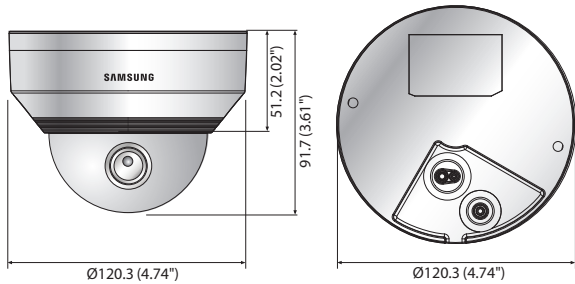

## Key Features

- Max. 2megapixel (1920 x 1080) resolution
- Built-in 2.8mm fixed lens (QNV-6010R)  
3.6mm fixed lens (QNV-6020R)  
6mm fixed lens (QNV-6030R)
- Max. 30fps@all resolutions (H.265/H.264)
- H.265, H.264, MJPEG codec supported, Multiple streaming
- Motion detection, Tampering, Defocus detection
- micro SD/SDHC/SDXC memory slot (Max. 128GB), PoE / 12V DC
- IR viewable length 20m (QNV-6010R), 25m (QNV-6020R)  
30m (QNV-6030R)
- Hallway view, WiseStream support, IP66, IK10
- LDC support (Lens Distortion Correction)

## Dimensions

Unit : mm (inch)